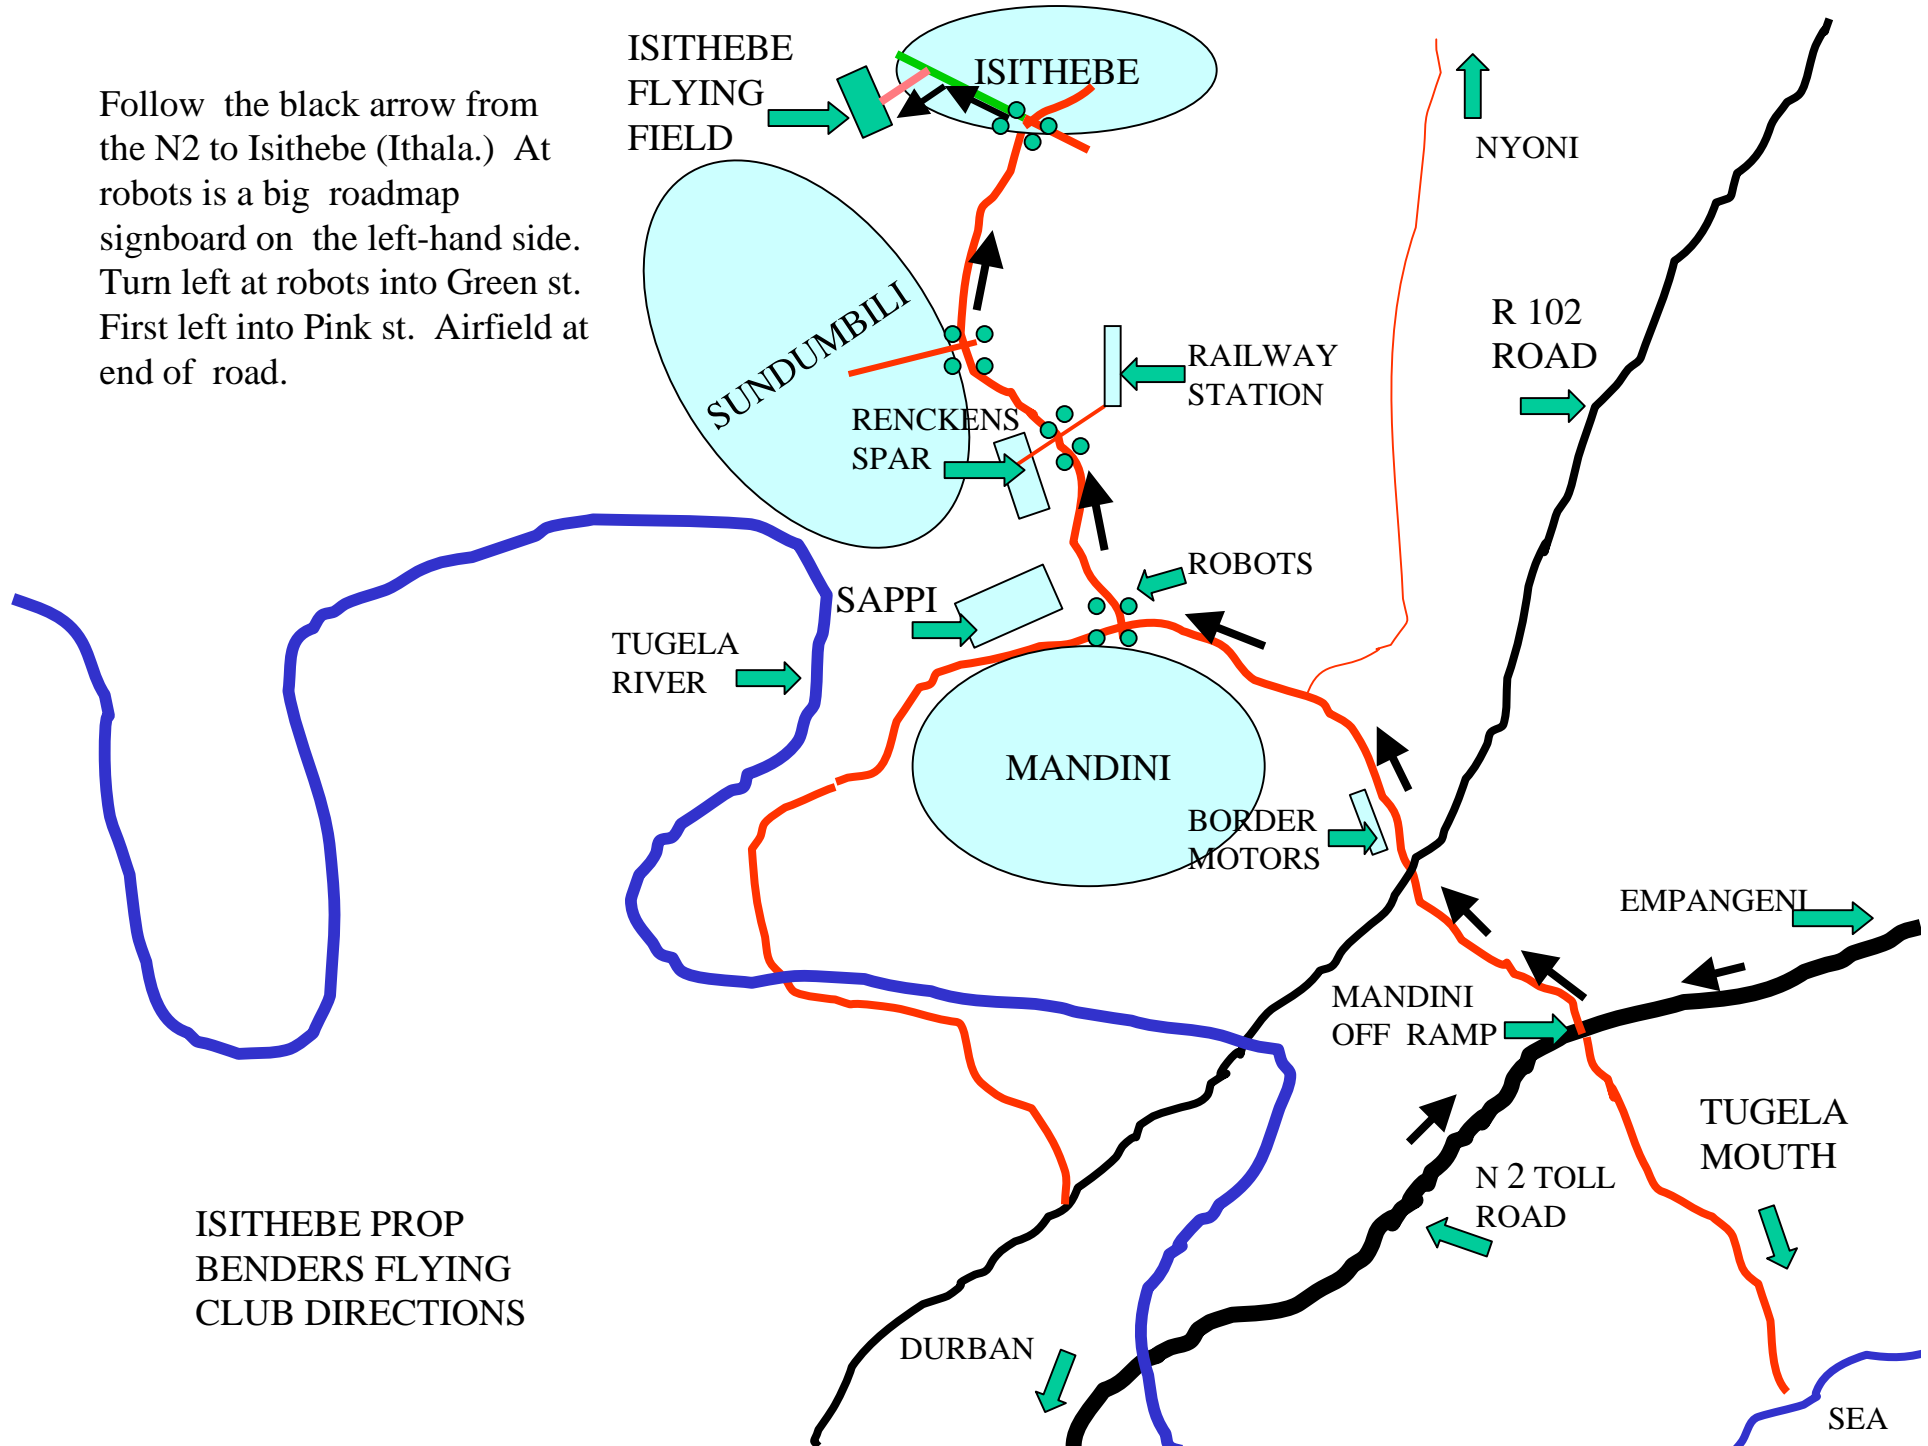

Follow the black arrow from the N2 to Isithebe (Ithala.) At robots is a big roadmap signboard on the left-hand side. Turn left at robots into Green st. Turn left at robots into Pink st. Airfield at end of road.

ISITHEBE PROP
BENDERS FLYING
CLUB DIRECTIONS