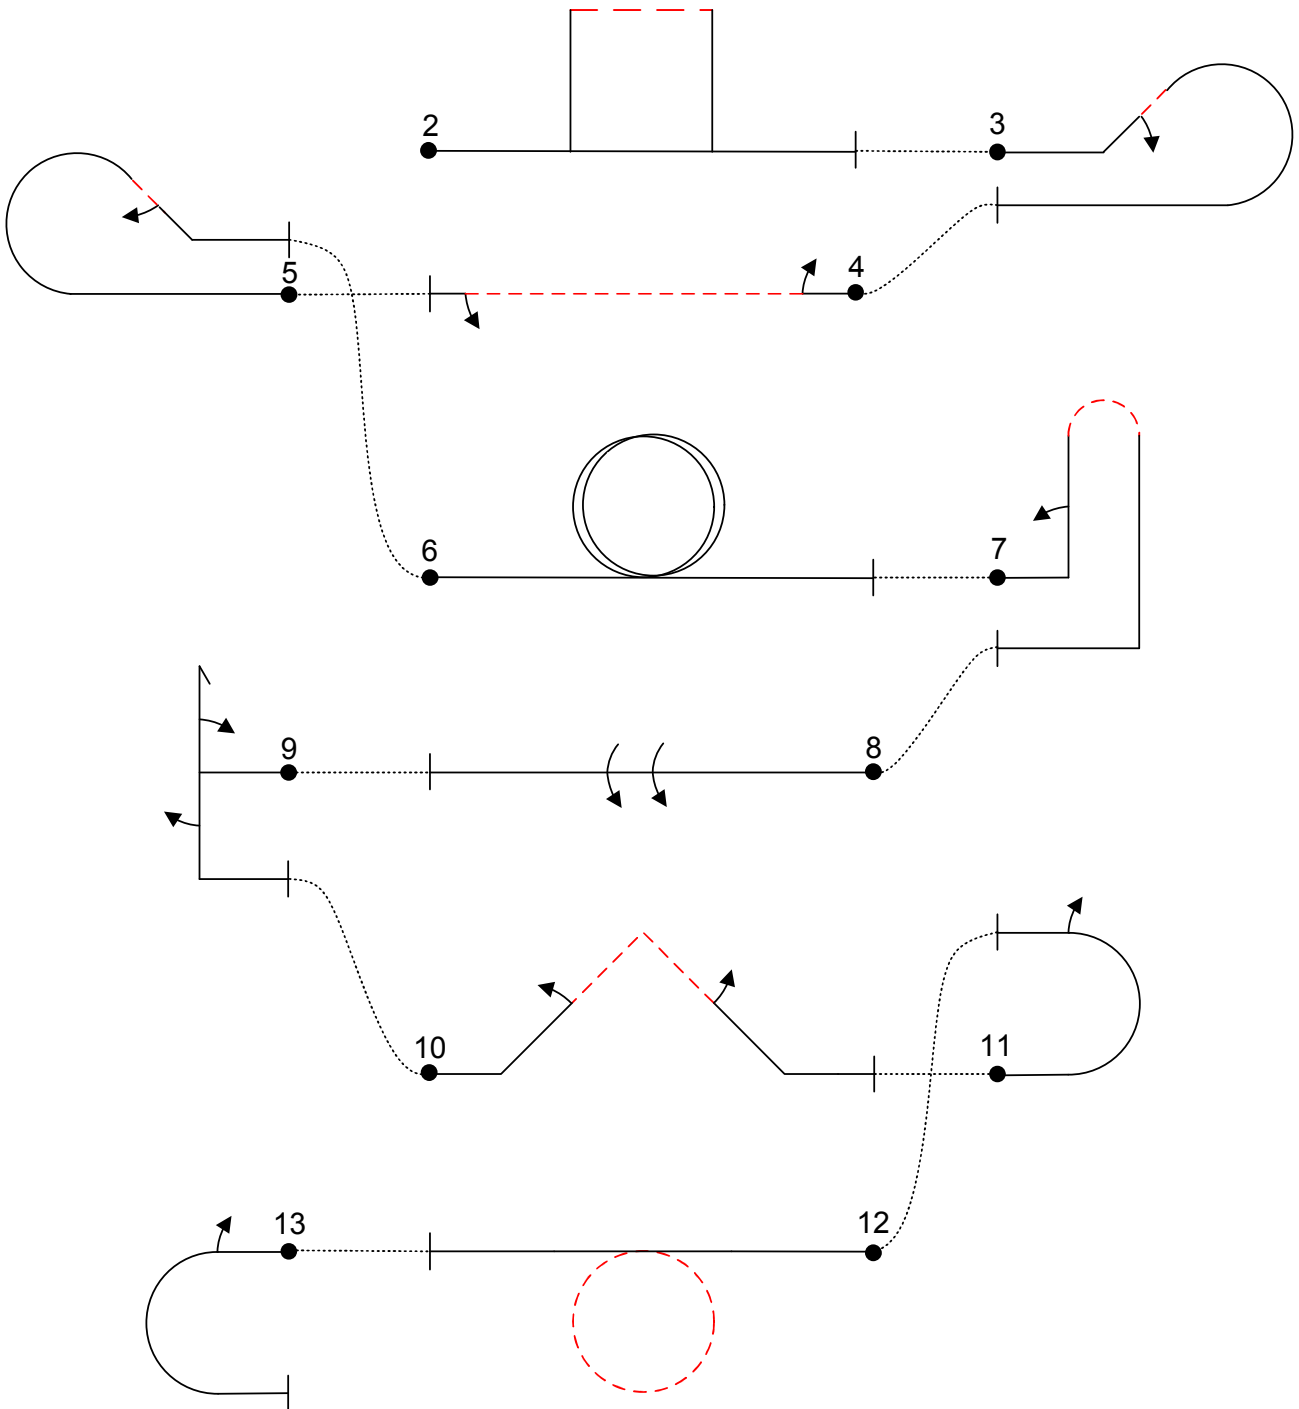

Model Aerobatic Association
of South Africa

MAASA Sportsman Schedule (from January 2012)

1 Take-off sequence
90 + 270 + Flypast

11 Landing sequence
180 + 180